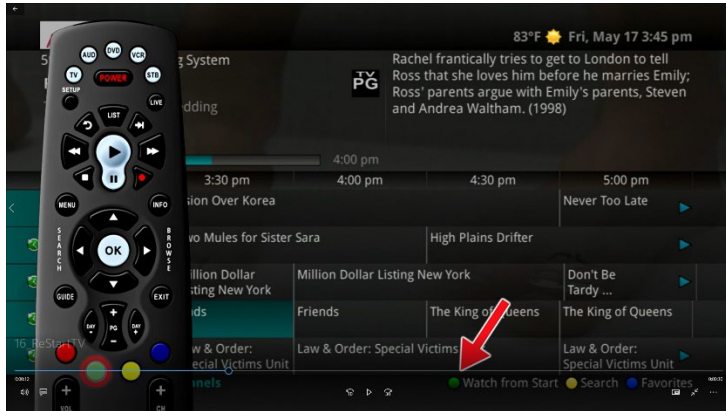

Restart TV

Missed a program and would like to watch it from the beginning? Press the “Green” to “Watch from the Start” – while program is highlighted in the guide

RestartTV – is only available for certain channels