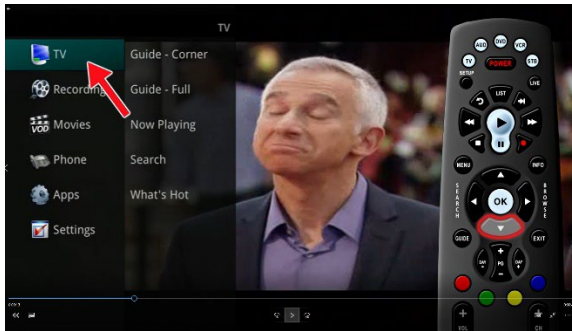

What's Hot App

1. Most popular programming
2. Can be Accessed:

a. Menu – TV – What's Hot

b. Can also be accessed in the Apps Category of the Main Menu

c. Brings up a window with the most watched: TV Shows, Recordings, Series

- d. From Window – Highlight Show- Click “OK” – to switch to that channel

- e. To record – Highlight Show – Hit “Record” – Record menu will come up

3. In Program Guide, “What’s Hot” has the 2 figure icon