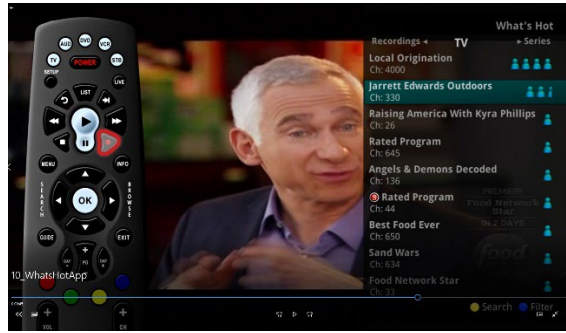

What's Hot App

1. Most popular programming
2. Can be Accessed:

a. Menu – TV – What's Hot

b. Can also be accessed in the Apps Category of the Main Menu

c. Brings up a window with the most watched: TV Shows, Recordings, Series

- d. From Window – Highlight Show- Click “OK” – to switch to that channel

- e. To record – Highlight Show – Hit “Record” – Record menu will come up

3. In Program Guide, “What’s Hot” has the 2 figure icon