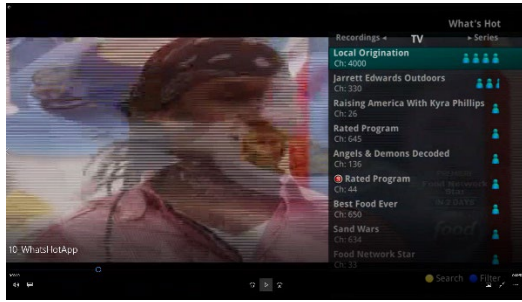

What's Hot App

1. Most popular programming
2. Can be Accessed:

a. Menu – TV – What's Hot

b. Can also be accessed in the Apps Category of the Main Menu

c. Brings up a window with the most watched: TV Shows, Recordings, Series

- d. From Window – Highlight Show- Click “OK” – to switch to that channel

- e. To record – Highlight Show – Hit “Record” – Record menu will come up

3. In Program Guide, “What’s Hot” has the 2 figure icon