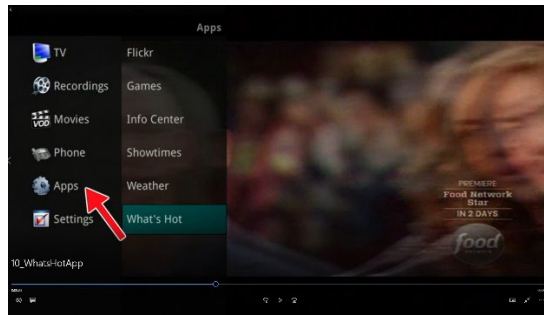

What's Hot App

1. Most popular programming
2. Can be Accessed:

a. Menu – TV – What's Hot

b. Can also be accessed in the Apps Category of the Main Menu

c. Brings up a window with the most watched: TV Shows, Recordings, Series

- d. From Window – Highlight Show- Click “OK” – to switch to that channel

- e. To record – Highlight Show – Hit “Record” – Record menu will come up

3. In Program Guide, “What’s Hot” has the 2 figure icon