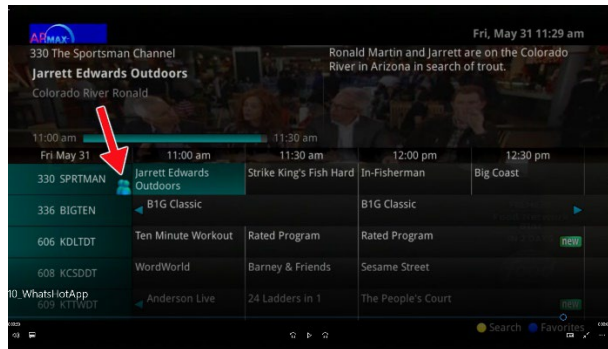

What's Hot App

1. Most popular programming
2. Can be Accessed:

a. Menu – TV – What's Hot

b. Can also be accessed in the Apps Category of the Main Menu

c. Brings up a window with the most watched: TV Shows, Recordings, Series

- d. From Window – Highlight Show- Click “OK” – to switch to that channel

- e. To record – Highlight Show – Hit “Record” – Record menu will come up

3. In Program Guide, “What’s Hot” has the 2 figure icon